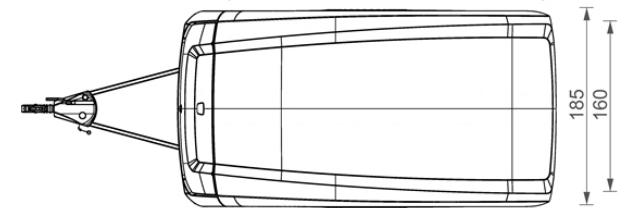

Technical specifications

Net weight [kg]	550/575/590
Permissible total weight [kg]	750
Payload [kg]	200/175/160
Tire size	175/65R14 or 185/55R15
Berth quantity TakeOff	2
Berth quantity X10T attachable sleep-tunnel tent [accessible from the inside=option]	2
Bed size [cm]	205 x 160
Headroom rear [cm]	205
Panoramic windows flexwall	14
Darkening blinds	Integrated in flexwall
Vents with blinds	4
Awning frame X10T	Aluminium
Dimensions X10T length x width [cm]	250 x 310
Tent fabric	Ten Cate, KD 38, 280 gram cotton canvas
Vehicle body structure	Thermoformed ABS outer shell, interior structure insulated sandwich panels

T A K E - O F F

[Version 20.01.2021]