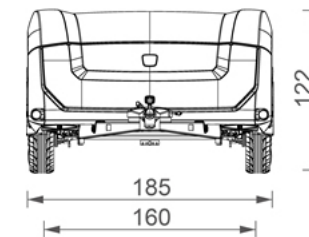

Technical specifications

Net weight [kg]	550/575/590
Permissible total weight [kg]	750
Payload [kg]	200/175/160
Tire size	175/65R14 or 185/55R15
Berth quantity TakeOff	2
Berth quantity X10T attachable sleep-tunnel tent [accessible from the inside=option]	2
Bed size [cm]	205 x 160
Headroom rear [cm]	205
Panoramic windows flexwall	14
Darkening blinds	Integrated in flexwall
Vents with blinds	4
Awning frame X10T	Aluminium
Dimensions X10T length x width [cm]	250 x 310
Tent fabric	Ten Cate, KD 38, 280 gram cotton canvas
Vehicle body structure	Thermoformed ABS outer shell, interior structure insulated sandwich panels

T A K E - O F F

[Version 20.01.2021]