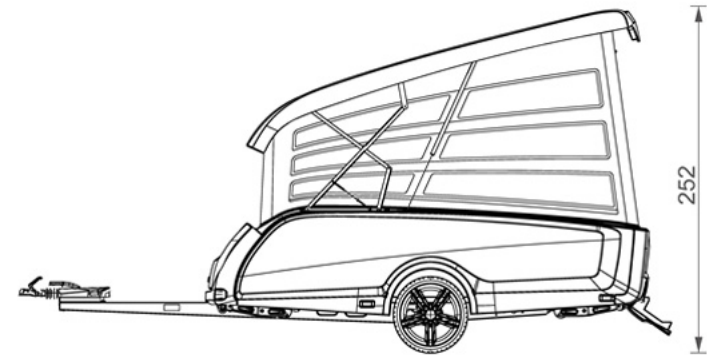

Technical specifications

Net weight [kg]	550/575/590
Permissible total weight [kg]	750
Payload [kg]	200/175/160
Tire size	175/65R14 or 185/55R15
Berth quantity TakeOff	2
Berth quantity X10T attachable sleep-tunnel tent [accessible from the inside=option]	2
Bed size [cm]	205 x 160
Headroom rear [cm]	205
Panoramic windows flexwall	14
Darkening blinds	Integrated in flexwall
Vents with blinds	4
Awning frame X10T	Aluminium
Dimensions X10T length x width [cm]	250 x 310
Tent fabric	Ten Cate, KD 38, 280 gram cotton canvas
Vehicle body structure	Thermoformed ABS outer shell, interior structure insulated sandwich panels

T A K E - O F F

[Version 20.01.2021]